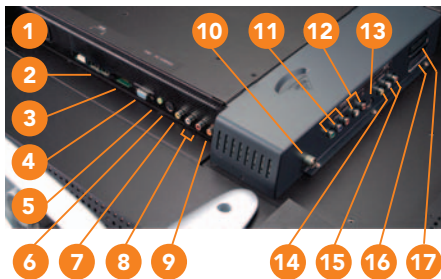

N4200w

42" WIDE-SCREEN LCD TV WITH DNX™ IMAGE PROCESSING AND HD READY

1. Power
2. HDMI 1 In (HDCP)
3. HDMI 2 In (HDCP)
4. PC-RGB In
5. Audio PC In
6. S-video Out
7. CVBS Out
8. Audio Out R/L
9. Audio digital Out – SPDIF
10. TV RF In
11. Component In
12. Audio 2 R/L In
13. S-video In
14. CVBS In
15. Audio 1 R/L In
16. SCART 2 - S-video/CVBS/Audio
17. SCART 1 - RGB/s-video/CVBS/Audio/
  Canal + compatible

LCD	Type	42" IPS colour TFT active matrix, wide 1366 x 768
	Display Area	93.0cm (horizontal) x 52.3cm (vertical), 107cm diagonal
	Brightness	500cd/m² (typ.)
	Contrast Ratio	1600:1 (typ.)
	Viewing Angle	178° horizontal, 178° vertical (at 10:1)
	Response Time	8ms (grey-to-grey)
	Aspect Ratio	16:9
	Panel Surface	Anti-glare 3H
CONNECTOR	Tuner-Analogue	1 x Coax RF (PAL/SECAM)
	Digital-In	2 x HDMI (HDCP)
	SCART	2 x SCART² (SCART 1 [RGB In, S-video In, CVBS In/Out, Audio In/Out], SCART 2 [S-video In, CVBS In, Audio In])
	Component-Video-In	1 x RCA set (YPbPr/YCbCr)
	S-Video-In	1 x 4-pin mini DIN jack
	S-Video-Out	1 x 4-pin mini DIN jack
	Composite-Video-In	1 x RCA (CVBS) with RCA Audio L/R
	Composite-Video-Out	1 x RCA (CVBS)
	PC-In	1 x 15-pin mini D-sub with 3.5mm mini stereo jack Audio
	Audio-In	2 x L/R RCA set
	Audio-Out	1 x L/R RCA set 1 x SPDIF
	Headphone	1 x 3.5mm mini stereo jack
	Power	3-pin plug (CEE22)
AUDIO	Speakers	2 x 10 watts (detachable), SRS TruSurround (virtual surround-sound)
TELETEXT		Yes (1000 pages)
VIDEO INPUT		PAL (B/G, D/K, I), SECAM (L), NTSC³, SD (480i/p, 576i/p), HD (720p, 1080i)
COMPATIBILITY	PC	Compatible from 640 x 480 up to 1360 x 768, 1360 x 768 @ 60Hz preferred
	Mac⁴	Power Mac™ 640 x 480 @66Hz, 832 x 624 @75Hz, 1152 x 870 @75Hz
POWER	Voltage	AC 90 – 240V, 50/60Hz (auto switch), internal, fanless power supply
	Consumption	240 watt (typ.)
CONTROLS	Basic	Power, source, menu, channel up/down, volume up/down
	OSD	Picture Menu (Contrast, brightness, colour temperature [11000k, 9300k, 7500K], sharpness, flesh tone, white balance), TV Menu (Nicam, TV/CATV, channel edit, fine tune), Audio Menu (bass, treble, balance, sound effect), Setup Menu (view mode, sleep timer, blue screen, factory preset, language, OSD position, OSD transparency, OSD timeout), PIP/POP Menu (source, mode, size, position)
OPERATING CONDITIONS	Temperature	0°C to 40°C
	Humidity	10% to 80% (non condensation)
DIMENSIONS	(W x H x D mm)	1243 x 739 x 304 (with base) 1243 x 655 x 146 (without base) 1052 x 655 x 146 (without base/speakers)
	WEIGHT	Net
		33kg (with base), 30.4kg (without base), 28.4kg (without base/speakers)
REGULATIONS		CE, SASO, PCT, RoHS, WEEE
WALL MOUNT		VESA® FDMI 200mm x 300mm, 200mm x 400mm, M6 screws
PACKAGE CONTENT		LCD TV, power cables (Europe [Schuko]/UK), 1.5m RF cable, remote control, batteries, quick start guide, user guide (multi-language)
WARRANTY		Please see: www.viewsoniceurope.com/UK/Support/warranty.htm

ViewSonic Europe Limited/UK

ViewSonic House
Fleming Way, Crawley
West Sussex, RH10 9GA
United Kingdom

Tel: +44 (0) 12 93 64 39 00
Fax: +44 (0) 12 93 64 39 10

ViewSonic Germany

Hanns-Martin-Schleyer-Straße 18A
47877 Willich
Germany